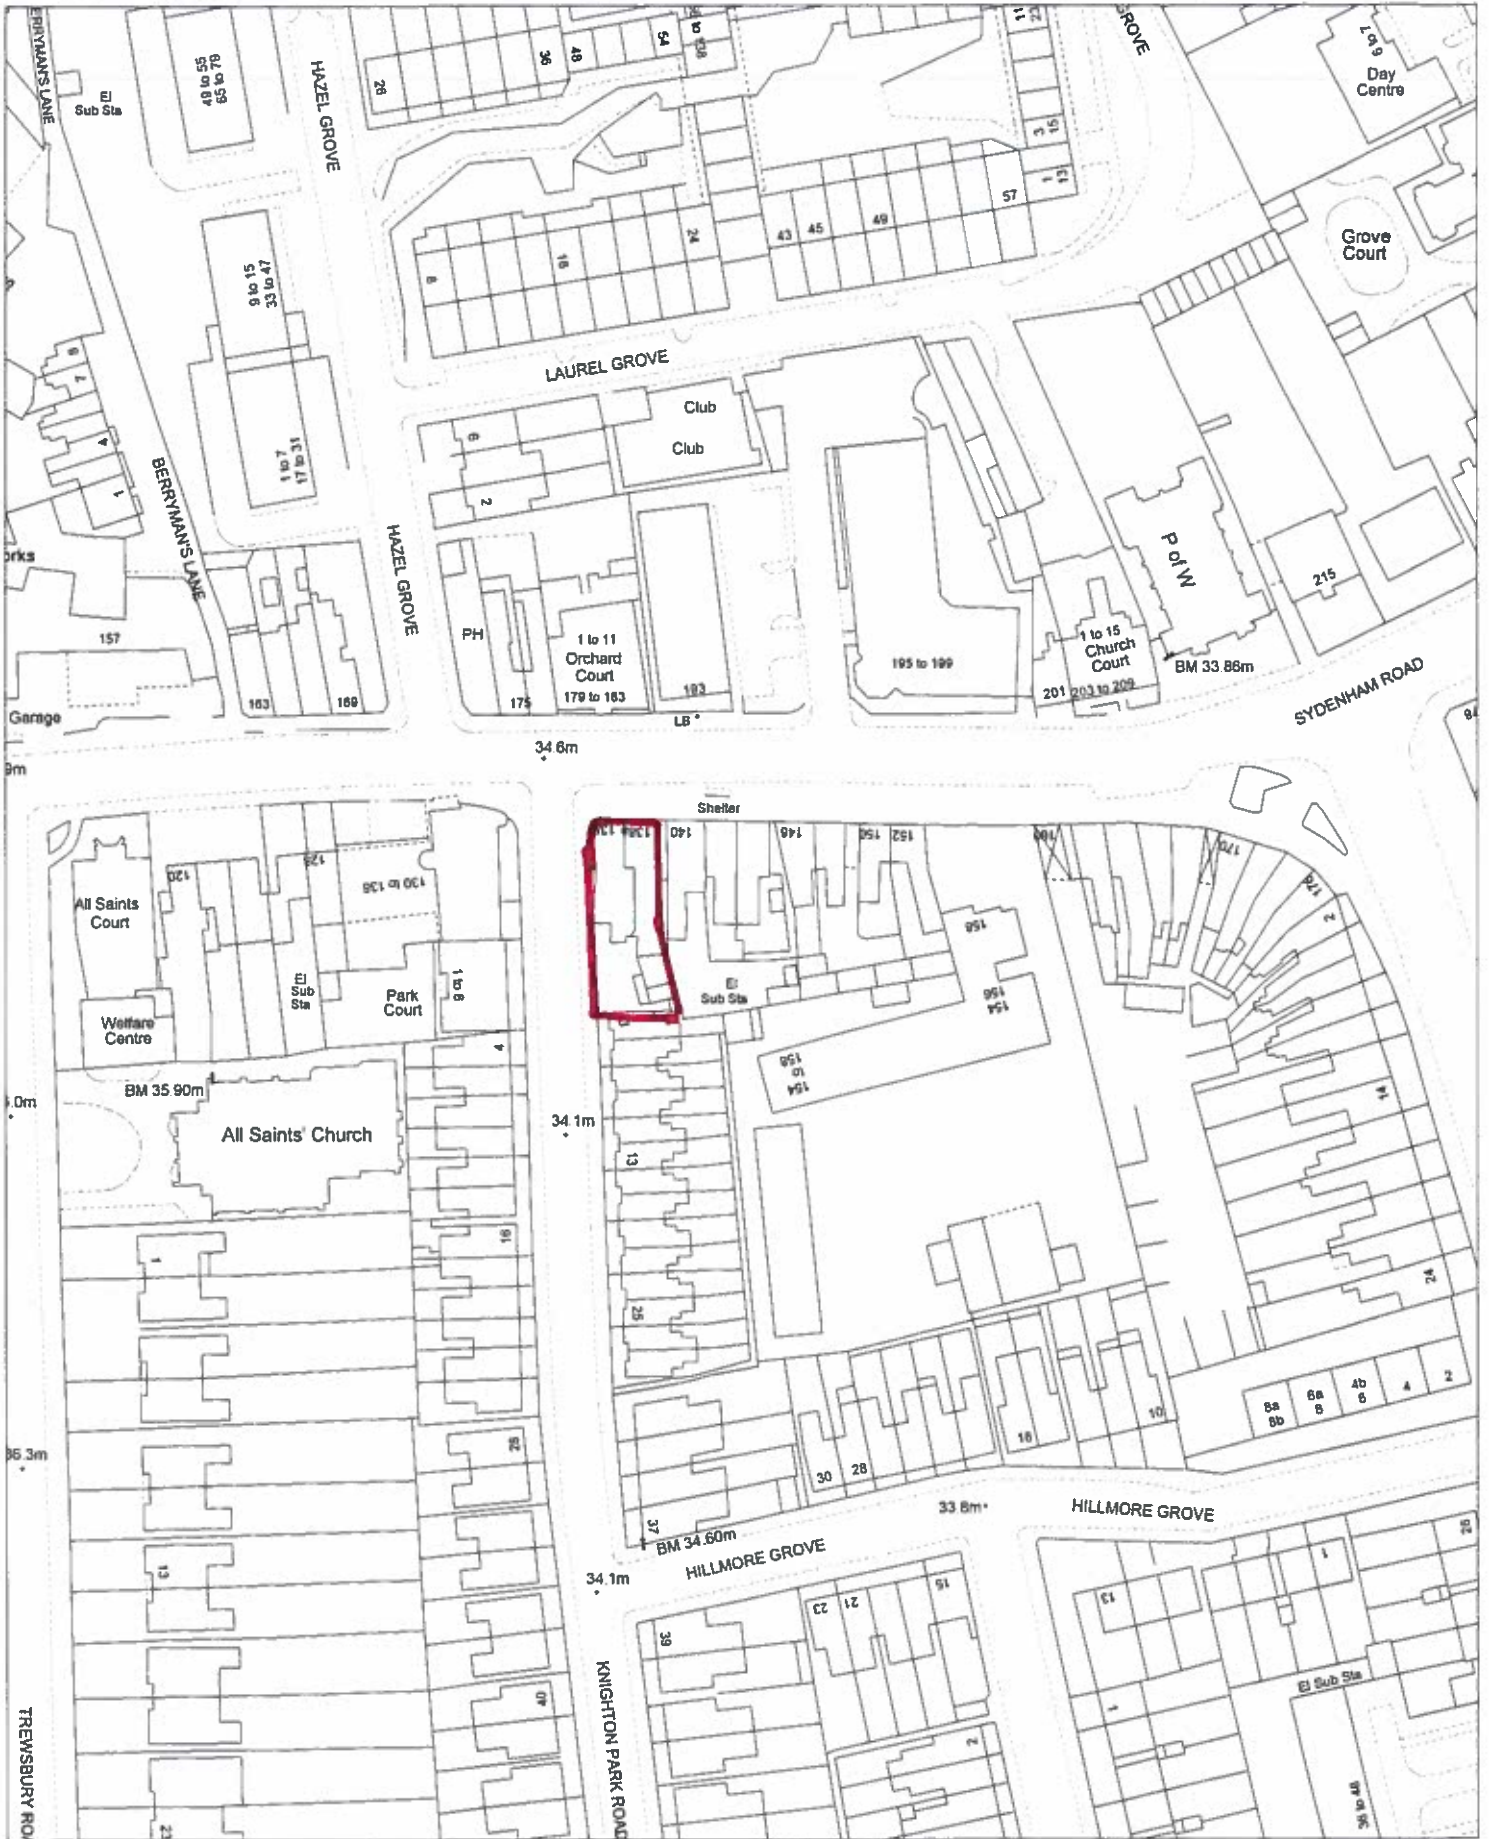

138 SYDENHAM ROAD, SE26 5JZ

Scale:1250
Base on the
Ordnance Survey map
Licence no:100017710
London, SE6 4RU

Date: 15/08/16